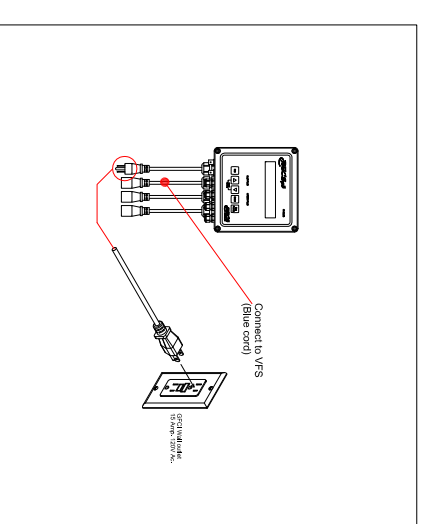

CLIENT:

PROJECT:

NOTES:

Symbolology:

TITLE:
NEX-GEN

DESCRIPTION:
Wiring diagram for a NEXGEN

SCALE:	DATE:	REVISION:	CHECKED:
N/A	Jul 2018	Rev. 2.0	O. K.
PROJECT #:	DRAWING / DOCUMENT NUMBER: NEXGEN		

See table # 1 to choose the proper electrical protection (circuit breaker)

Table 1

Model	Double-pole circuit breaker
NEXGEN 20	1 x 40 Amp
NEXGEN 40	1 x 60 Amp
NEXGEN 80	1 x 100 Amp

Wiring Diagrams NEXGEN

Detail. Orp -Ph Controller Connections