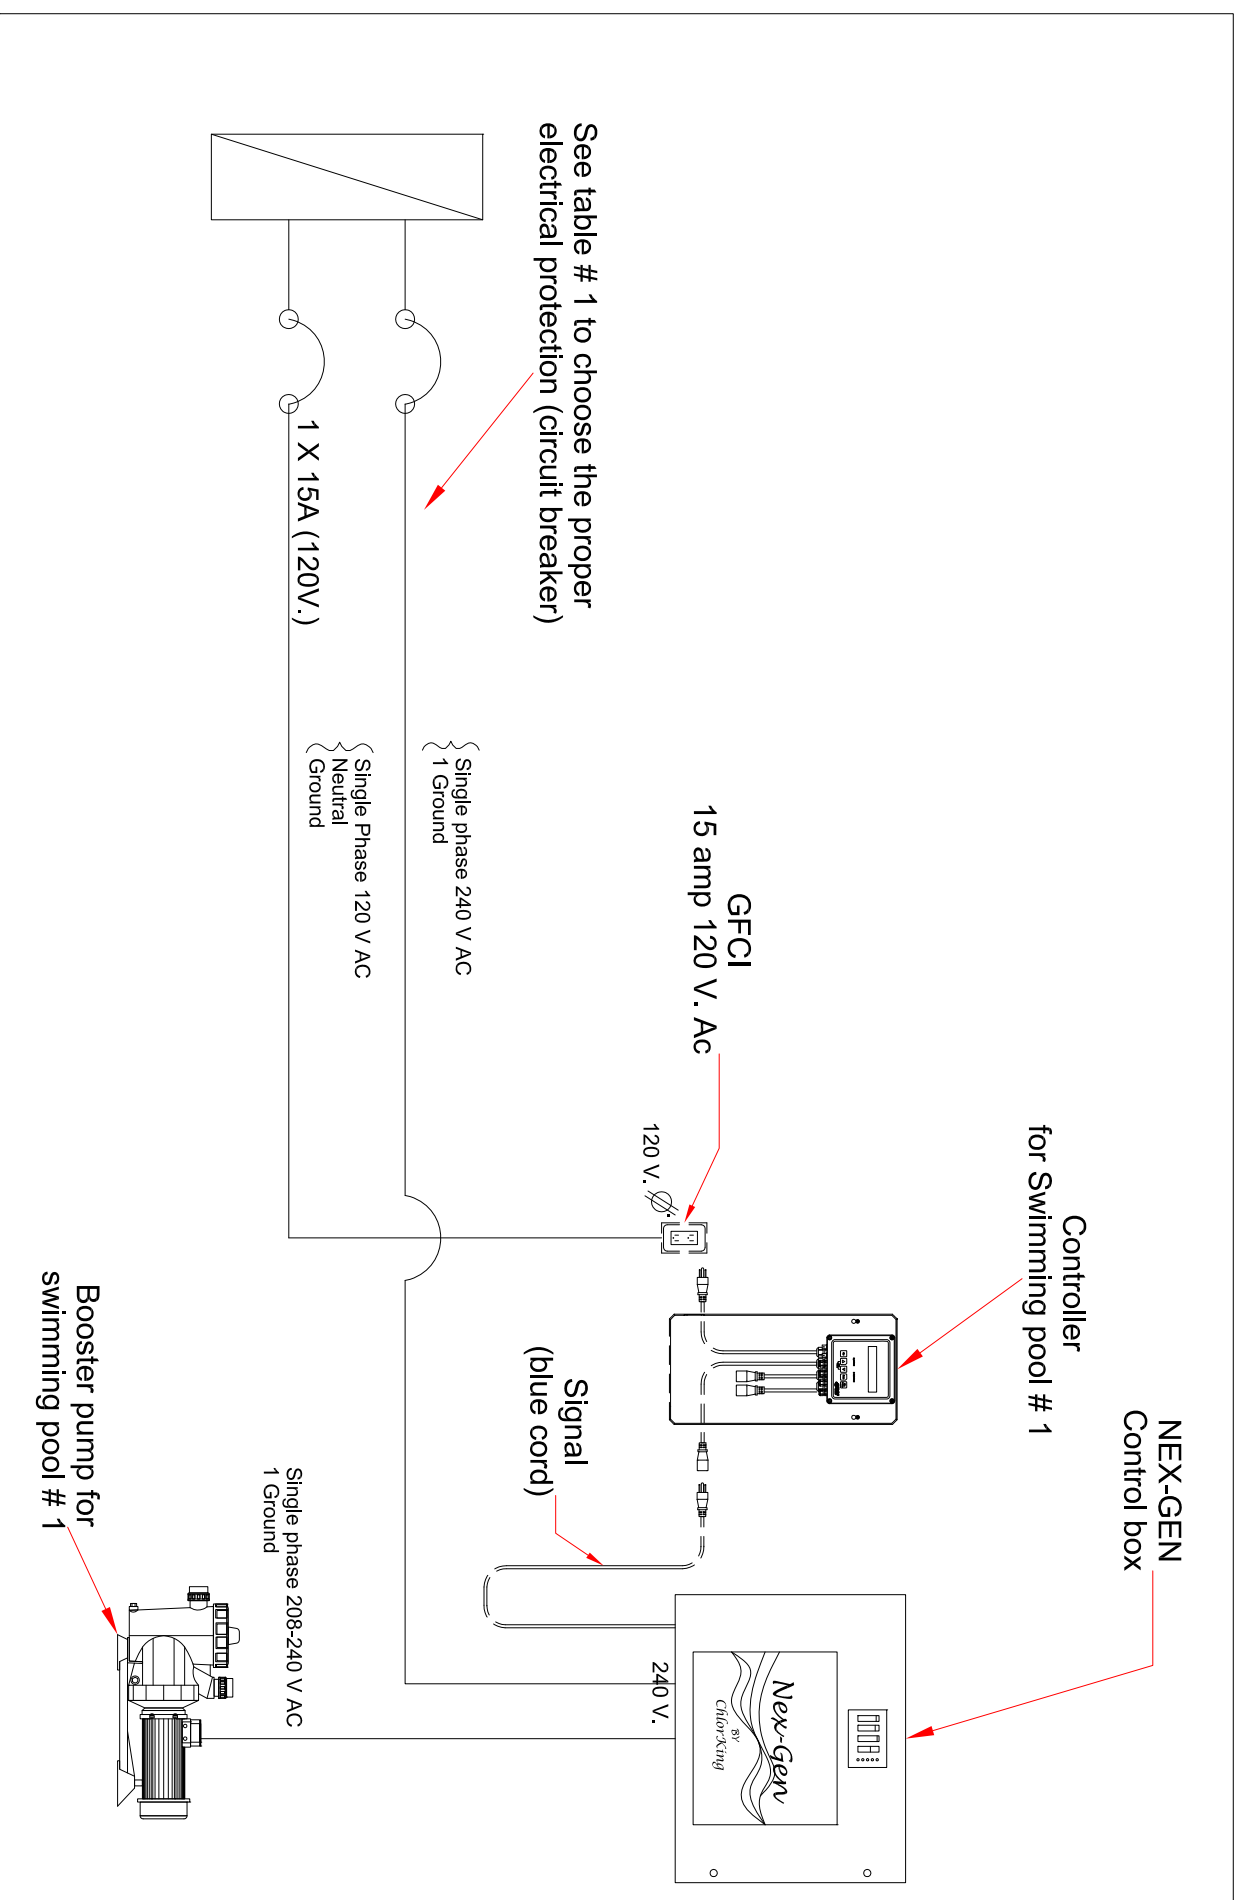

CLIENT:

PROJECT:

NOTES:

Symbolology:

TITLE:
NEX-GEN

DESCRIPTION:
Wiring diagram for a NEXGEN

SCALE:	DATE:	REVISION:	CHECKED:
N/A	Jul 2018	Rev. 2.0	O. K.
PROJECT #:	DRAWING / DOCUMENT NUMBER: NEXGEN		

See table # 1 to choose the proper electrical protection (circuit breaker)

Table 1

Model	Double-pole circuit breaker
NEXGEN 20	1 x 40 Amp
NEXGEN 40	1 x 60 Amp
NEXGEN 80	1 x 100 Amp

Wiring Diagrams NEXGEN

Detail. Orp -Ph Controller Connections